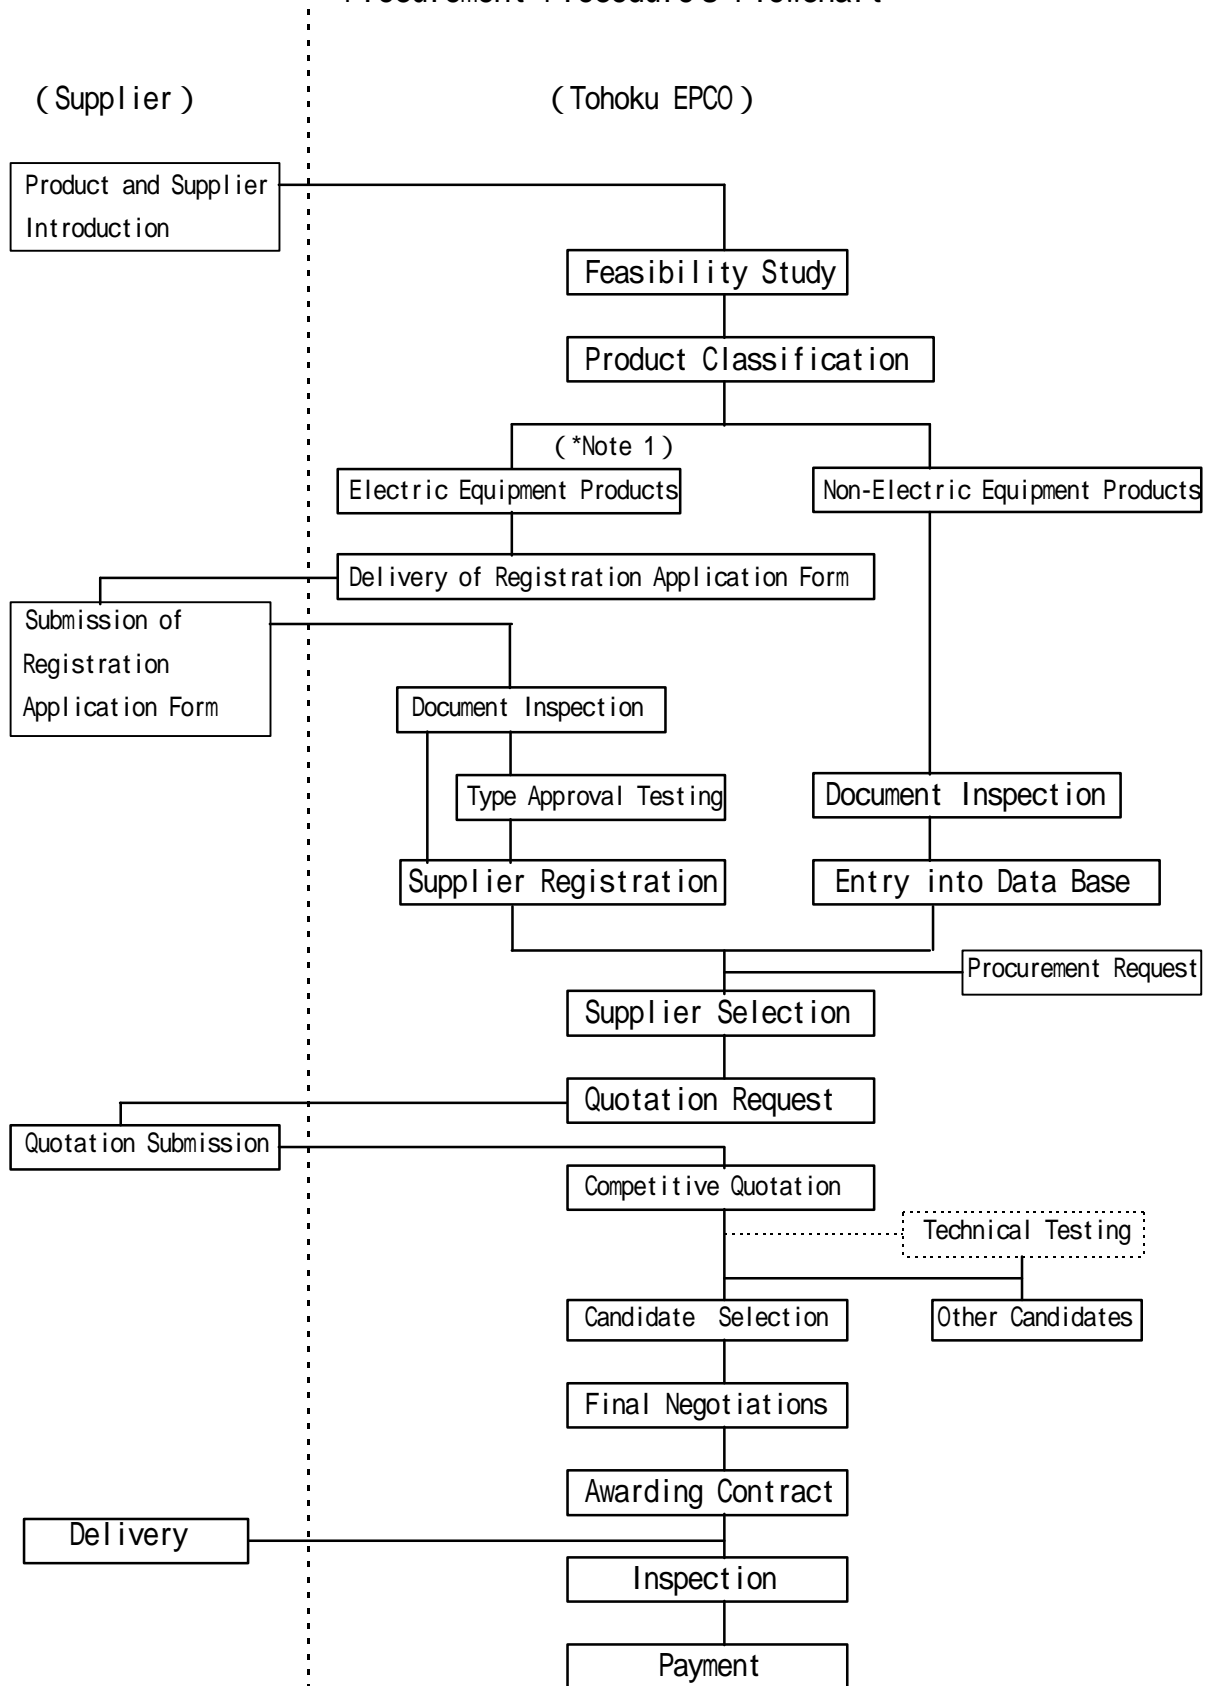

# Procurement Procedure's Flowchart

\* Note1) Definition of Electric Equipment Products : materials used in the construction , which Tohoku EPCO determines , maintenance and operation of electric power facility.